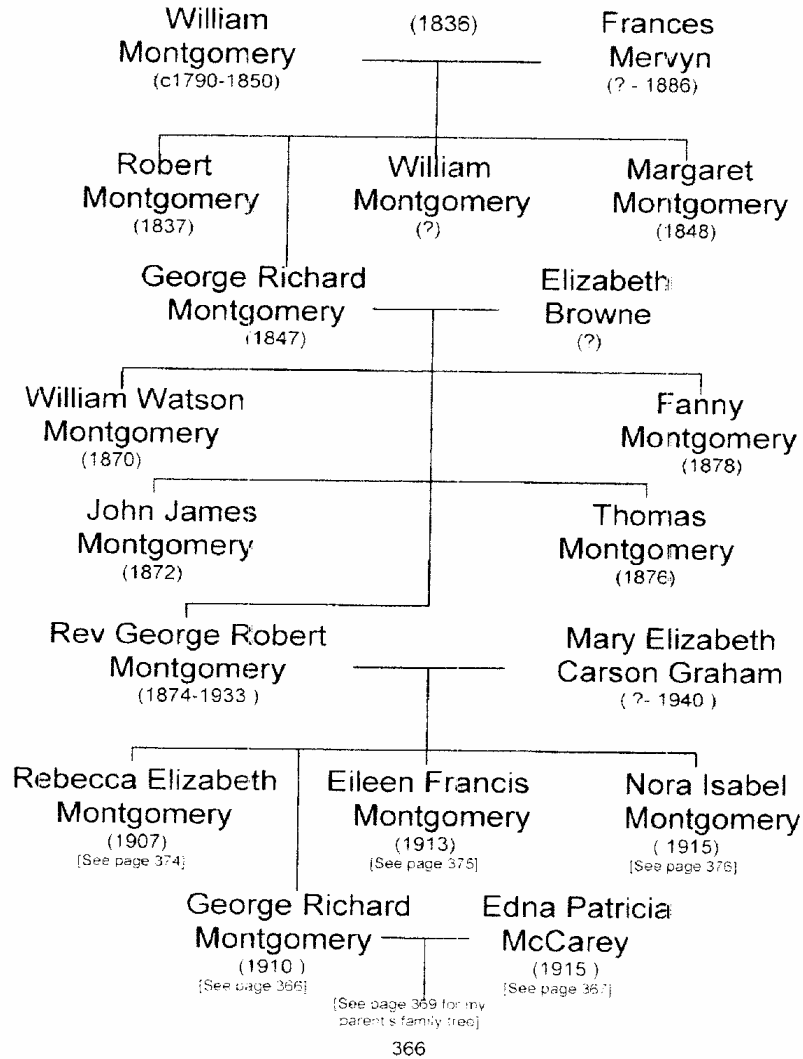

Annex C  
Simplified Montgomery / Ferris / McCarey  
/ Robinson Family Trees

| Page No. | CONTENTS  |
|----------|---|
| 170      | Family Tree Contents<br>1790 - 2006                                 |
| 366      | My Father's Simplified Montgomery Family Tree:<br>1790 - 1915       |
| 367      | My Mother's Simplified Ferris / McCarey Family Tree:<br>1802 - 1915 |
| 368      | Copy of Air Ministry Document, dated 20 January<br>1937             |
| 369      | My Immediate Simplified Montgomery Family Tree:<br>1910 - 1965      |
| 370      | My Brother Brian's Simplified Family Tree:<br>1934 - 1995           |
| 371      | My Brother Paddy's Simplified Family Tree:<br>1942 - 2006           |
| 372      | My Brothers Mervyn & Richard's Family Tree:<br>1943 - 2006          |
| 373      | My Father's Simplified Family Tree:<br>1910 - 1985                  |
| 374      | My Father's Sister Ruby's Simplified Family Tree<br>1907 - 1999     |
| 375      | My Father's Sister Eileen's Simplified Family Tree:<br>1913 - 2000  |
| 376      | My Father's Sister Nora's Simplified Family Tree:<br>1915 - 2000    |
| 377      | G R Montgomery's Simplified Family Tree:<br>1847 - 2000             |
| 378      | Simplified Ferris / McCarey Family Tree:<br>1802 - 1990             |
| 379      | Phyl's Simplified Robinson Family Tree 1:<br>1880 - 1990            |
| 380      | Phyl's Immediate Robinson Family Tree 2:<br>1905 - 2000             |

My Father's Simplified Montgomery Family Tree: c1790 to 1915

My Mother's Simplified Ferris - McCarey Family Tree: c 1802 to 1915

Copy of Air Ministry Document (AMF 733):  
 Marriage Allowance  
 & Compulsory Allotment of Pay,  
 dated 20th January 1937