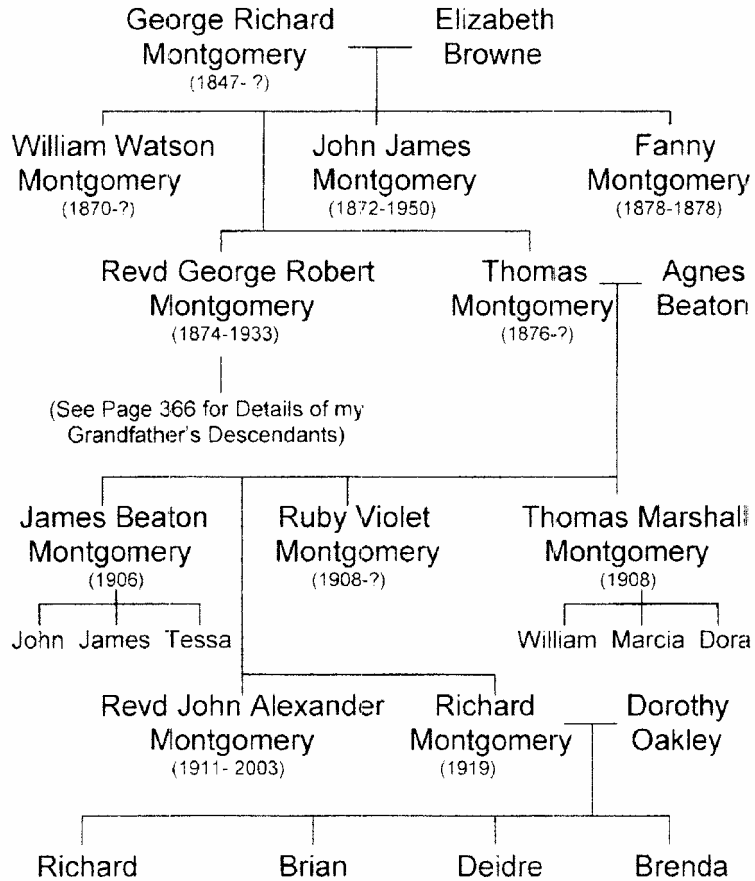

My Father's Simplified Montgomery Family Tree: c1790 to 1915

My Mother's Simplified Ferris - McCarey Family Tree: c 1802 to 1915

Copy of Air Ministry Document (AMF 733):  
 Marriage Allowance  
 & Compulsory Allotment of Pay,  
 dated 20th January 1937

Derek Mervyn  
Montgomery  
(1943)

Emigrated to Australia 1965

Died in a Motorcycle accident 1967

My Brother Richard's Simplified Family Tree:  
1945 - 2006

My Father's Simplified Family Tree:  
1910 - 1985

Father's Sister Ruby's Simplified Family Tree:  
1907 - 1999

Father's Sister Eileen's Simplified Family Tree:  
1913- 2000

375

Father's Sister Nora's Simplified Family Tree:  
1915 - 2000

376

G R Montgomery's Simplified Family Tree:  
1847 - 2000

Simplified Ferris / McCarey Family Tree:  
1802 - 1990

Simplified Robinson Family Tree 1:  
c1880 - 1990

Simplified Robinson Family Tree 2:  
1905 - 2006