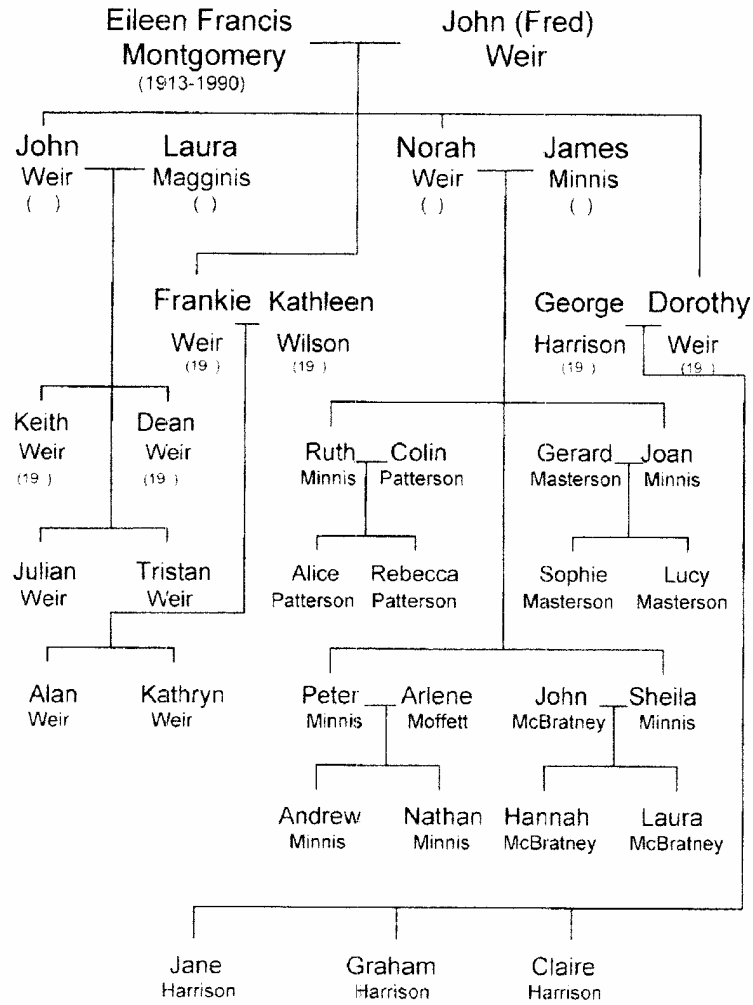

My Father's Simplified Montgomery Family Tree: c1790 to 1915

My Mother's Simplified Ferris - McCarey Family Tree: c 1802 to 1915

Copy of Air Ministry Document (AMF 733):  
 Marriage Allowance  
 & Compulsory Allotment of Pay,  
 dated 20th January 1937

Derek Mervyn  
Montgomery  
(1943)

Emigrated to Australia 1965

Died in a Motorcycle accident 1967

My Brother Richard's Simplified Family Tree:  
1945 - 2006

My Father's Simplified Family Tree:  
1910 - 1985

Father's Sister Ruby's Simplified Family Tree:  
1907 - 1999

Father's Sister Eileen's Simplified Family Tree:  
1913- 2000

375

Father's Sister Nora's Simplified Family Tree:  
1915 - 2000

376

G R Montgomery's Simplified Family Tree:  
1847 - 2000

Simplified Ferris / McCarey Family Tree:  
1802 - 1990

Simplified Robinson Family Tree 1:  
c1880 - 1990

Simplified Robinson Family Tree 2:  
1905 - 2006