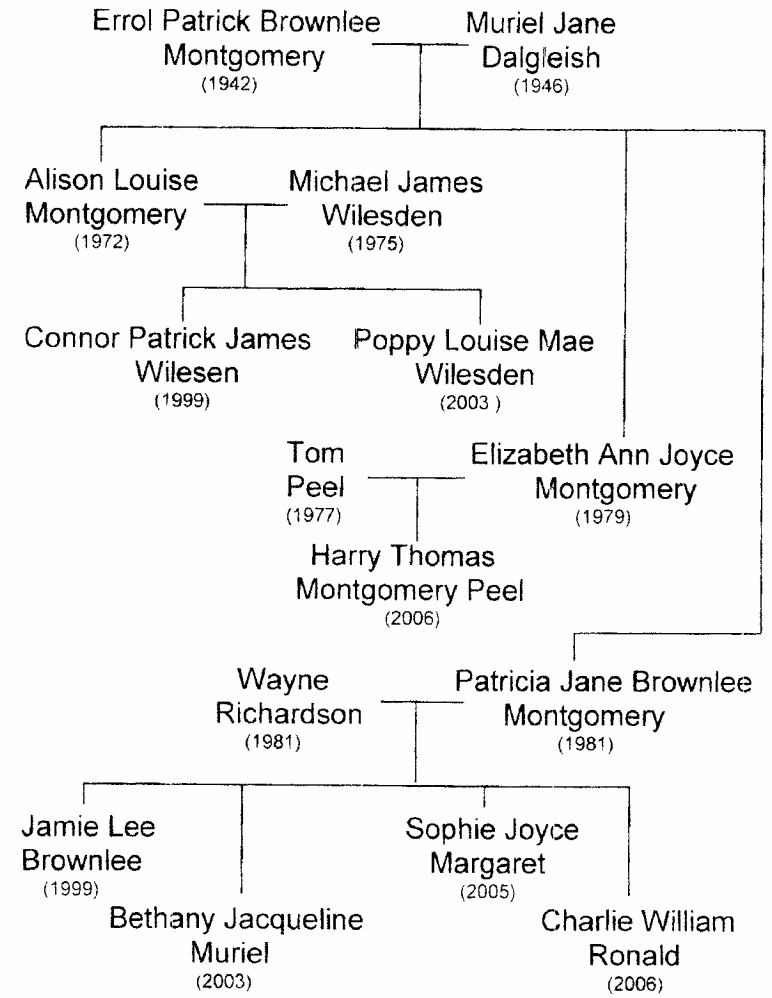

My Father's Simplified Montgomery Family Tree: c1790 to 1915

My Mother's Simplified Ferris - McCarey Family Tree: c 1802 to 1915

Copy of Air Ministry Document (AMF 733):  
 Marriage Allowance  
 & Compulsory Allotment of Pay,  
 dated 20th January 1937

(1931-1937) WL 16014-505 10,000 2/15 T.S. 667

My Immediate Family Tree: 1910-1965

My Brother Brian's Simplified Family Tree:  
1934 - 1995

370

My Brother Paddy's Simplified Family Tree:  
1942 - 2006

371

My Brother Mervyn's Brief History:

Derek Mervyn  
Montgomery  
(1943)

Emigrated to Australia 1965

Died in a Motorcycle accident 1967

My Brother Richard's Simplified Family Tree:  
1945 - 2006

My Father's Simplified Family Tree:  
1910 - 1985

Father's Sister Ruby's Simplified Family Tree:  
1907 - 1999

Father's Sister Eileen's Simplified Family Tree:  
1913- 2000

375

Father's Sister Nora's Simplified Family Tree:  
1915 - 2000

376

G R Montgomery's Simplified Family Tree:  
1847 - 2000