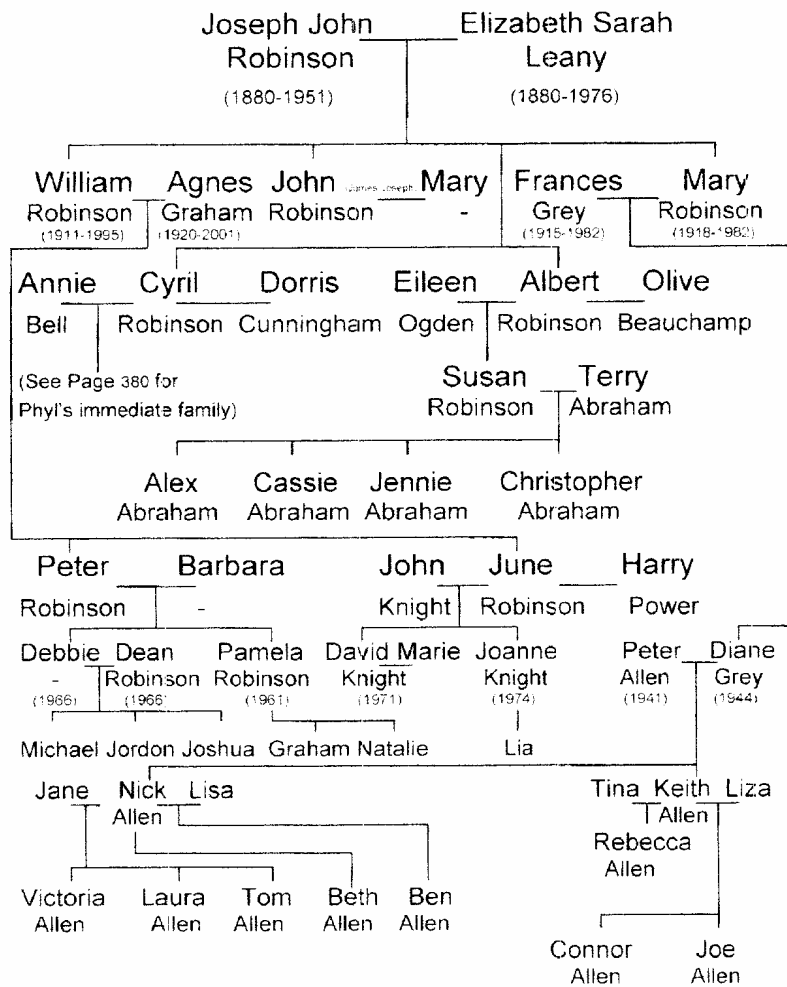

My Father's Simplified Montgomery Family Tree: c1790 to 1915

My Mother's Simplified Ferris - McCarey Family Tree: c 1802 to 1915

Copy of Air Ministry Document (AMF 733):  
 Marriage Allowance  
 & Compulsory Allotment of Pay,  
 dated 20th January 1937

Derek Mervyn  
Montgomery  
(1943)

Emigrated to Australia 1965

Died in a Motorcycle accident 1967

My Brother Richard's Simplified Family Tree:  
1945 - 2006

My Father's Simplified Family Tree:  
1910 - 1985

Father's Sister Ruby's Simplified Family Tree:  
1907 - 1999

Father's Sister Eileen's Simplified Family Tree:  
1913- 2000

375

Father's Sister Nora's Simplified Family Tree:  
1915 - 2000

376

G R Montgomery's Simplified Family Tree:  
1847 - 2000

Simplified Ferris / McCarey Family Tree:  
1802 - 1990

Simplified Robinson Family Tree 1:  
c1880 - 1990

Simplified Robinson Family Tree 2:  
1905 - 2006