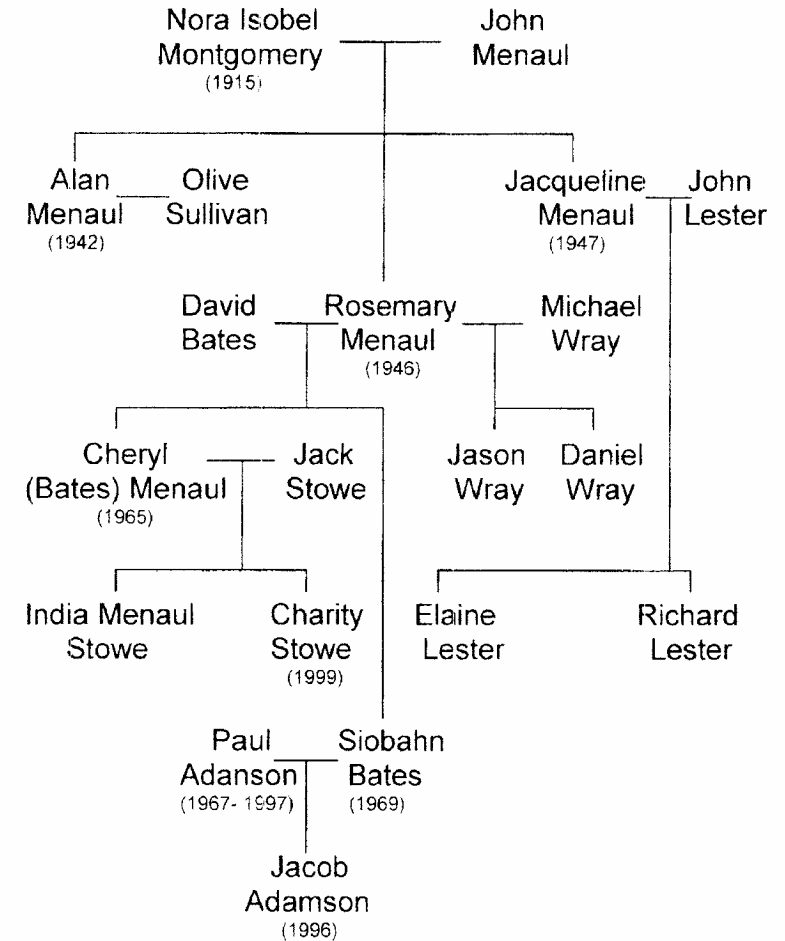

My Father's Simplified Montgomery Family Tree: c1790 to 1915

My Mother's Simplified Ferris - McCarey Family Tree: c 1802 to 1915

Copy of Air Ministry Document (AMF 733):  
 Marriage Allowance  
 & Compulsory Allotment of Pay,  
 dated 20th January 1937

Derek Mervyn  
Montgomery  
(1943)

Emigrated to Australia 1965

Died in a Motorcycle accident 1967

My Brother Richard's Simplified Family Tree:  
1945 - 2006

My Father's Simplified Family Tree:  
1910 - 1985

Father's Sister Ruby's Simplified Family Tree:  
1907 - 1999

Father's Sister Eileen's Simplified Family Tree:  
1913- 2000

375

Father's Sister Nora's Simplified Family Tree:  
1915 - 2000

376

G R Montgomery's Simplified Family Tree:  
1847 - 2000

Simplified Ferris / McCarey Family Tree:  
1802 - 1990

Simplified Robinson Family Tree 1:  
c1880 - 1990

Simplified Robinson Family Tree 2:  
1905 - 2006