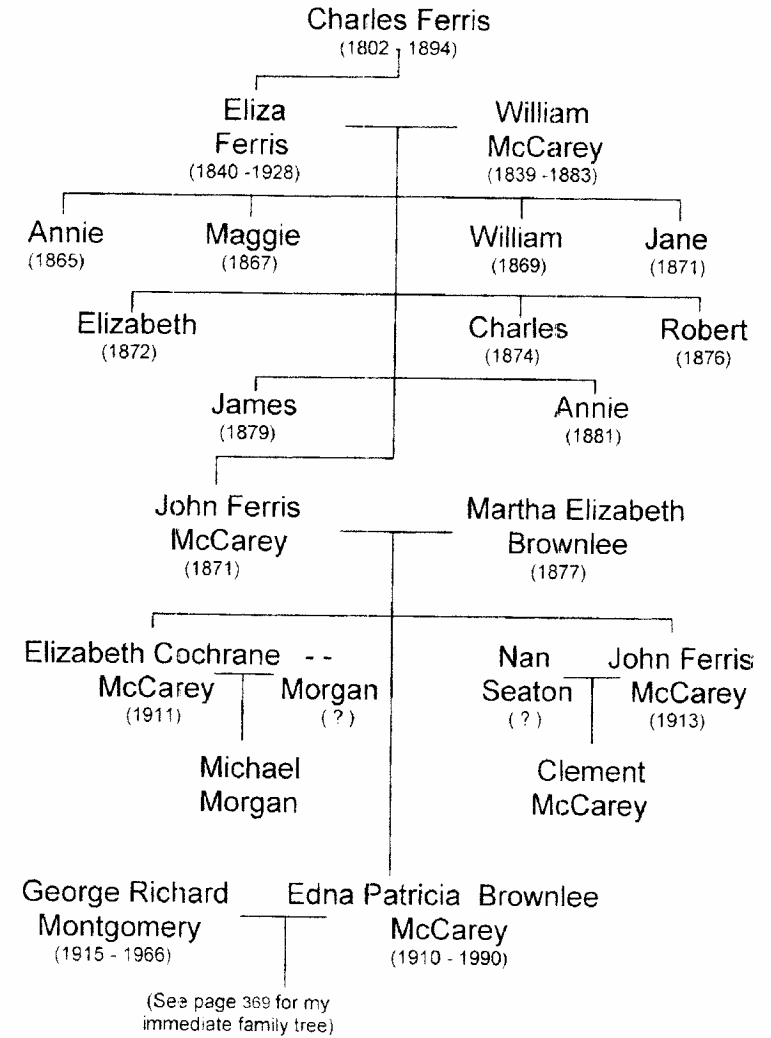

Annex C  
Simplified Montgomery / Ferris / McCarey  
/ Robinson Family Trees

| Page No. | CONTENTS  |
|----------|---|
| 170      | Family Tree Contents<br>1790 - 2006                                 |
| 366      | My Father's Simplified Montgomery Family Tree:<br>1790 - 1915       |
| 367      | My Mother's Simplified Ferris / McCarey Family Tree:<br>1802 - 1915 |
| 368      | Copy of Air Ministry Document, dated 20 January<br>1937             |
| 369      | My Immediate Simplified Montgomery Family Tree:<br>1910 - 1965      |
| 370      | My Brother Brian's Simplified Family Tree:<br>1934 - 1995           |
| 371      | My Brother Paddy's Simplified Family Tree:<br>1942 - 2006           |
| 372      | My Brothers Mervyn & Richard's Family Tree:<br>1943 - 2006          |
| 373      | My Father's Simplified Family Tree:<br>1910 - 1985                  |
| 374      | My Father's Sister Ruby's Simplified Family Tree<br>1907 - 1999     |
| 375      | My Father's Sister Eileen's Simplified Family Tree:<br>1913 - 2000  |
| 376      | My Father's Sister Nora's Simplified Family Tree:<br>1915 - 2000    |
| 377      | G R Montgomery's Simplified Family Tree:<br>1847 - 2000             |
| 378      | Simplified Ferris / McCarey Family Tree:<br>1802 - 1990             |
| 379      | Phyl's Simplified Robinson Family Tree 1:<br>1880 - 1990            |
| 380      | Phyl's Immediate Robinson Family Tree 2:<br>1905 - 2000             |

My Father's Simplified Montgomery Family Tree: c1790 to 1915

My Mother's Simplified Ferris - McCarey Family Tree: c 1802 to 1915

Copy of Air Ministry Document (AMF 733):  
 Marriage Allowance  
 & Compulsory Allotment of Pay,  
 dated 20th January 1937