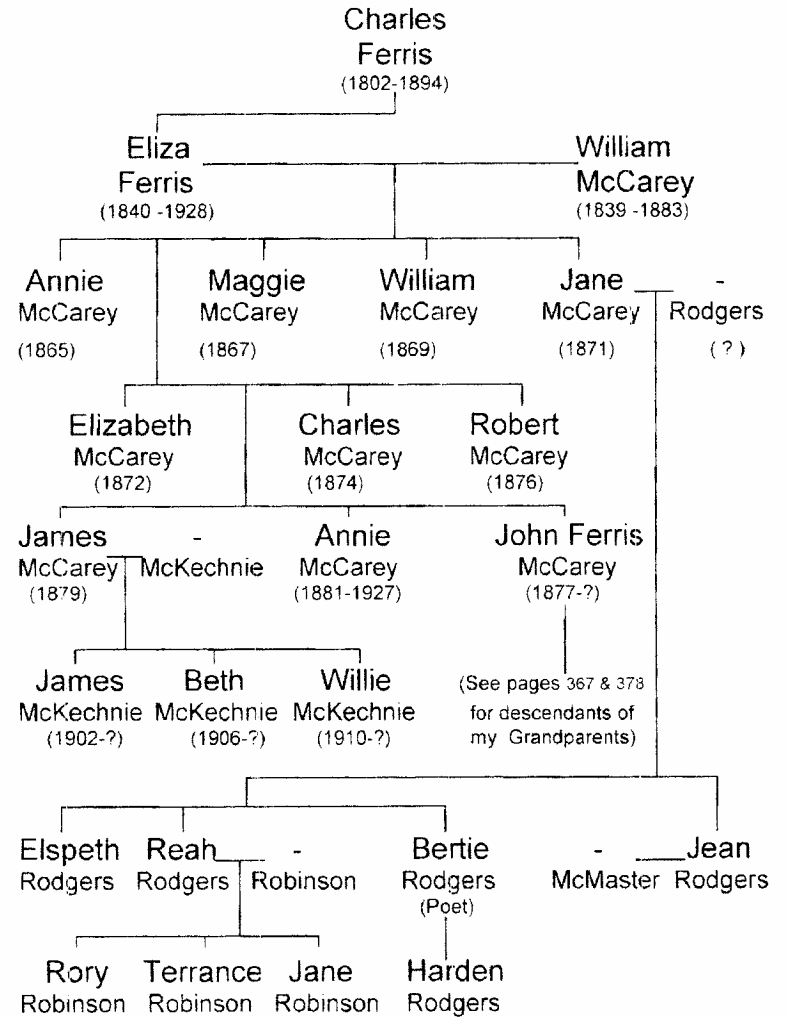

My Father's Simplified Montgomery Family Tree: c1790 to 1915

My Mother's Simplified Ferris - McCarey Family Tree: c 1802 to 1915

Copy of Air Ministry Document (AMF 733):  
 Marriage Allowance  
 & Compulsory Allotment of Pay,  
 dated 20th January 1937

Derek Mervyn  
Montgomery  
(1943)

Emigrated to Australia 1965

Died in a Motorcycle accident 1967

My Brother Richard's Simplified Family Tree:  
1945 - 2006

My Father's Simplified Family Tree:  
1910 - 1985

Father's Sister Ruby's Simplified Family Tree:  
1907 - 1999

Father's Sister Eileen's Simplified Family Tree:  
1913- 2000

375

Father's Sister Nora's Simplified Family Tree:  
1915 - 2000

376

G R Montgomery's Simplified Family Tree:  
1847 - 2000

Simplified Ferris / McCarey Family Tree:  
1802 - 1990

Simplified Robinson Family Tree 1:  
c1880 - 1990

Simplified Robinson Family Tree 2:  
1905 - 2006