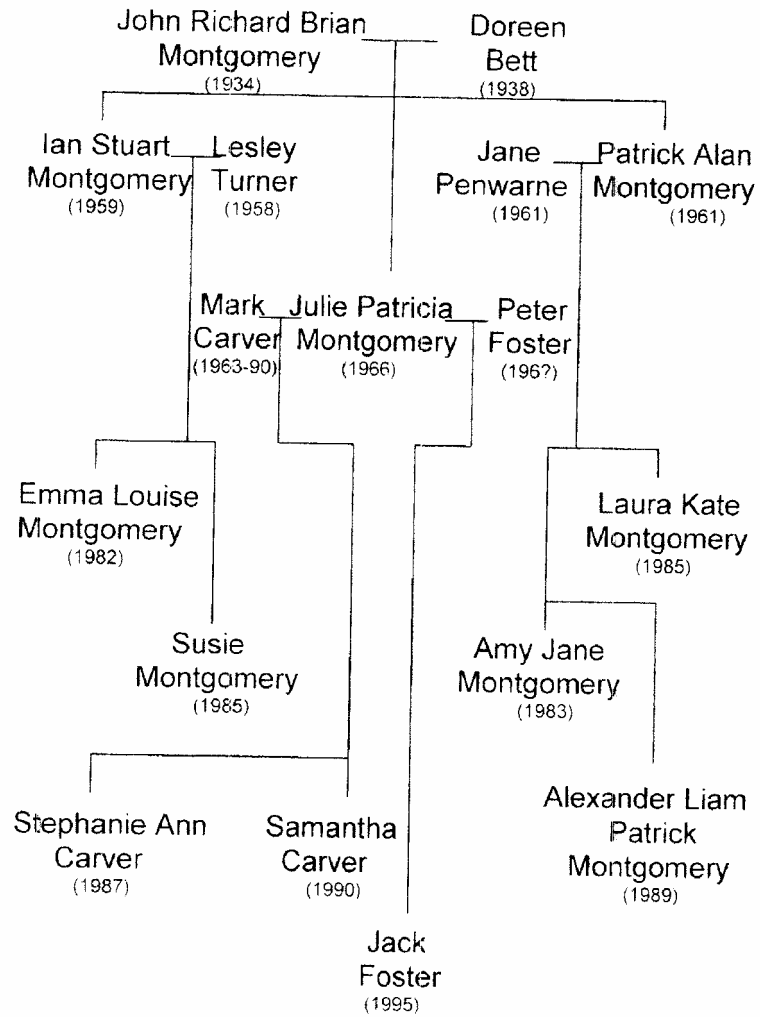

(1931-1937) WL 16014-505 10,000 2/15 T.S. 667

My Immediate Family Tree: 1910-1965

My Brother Brian's Simplified Family Tree:  
1934 - 1995

370

My Brother Paddy's Simplified Family Tree:  
1942 - 2006

371

My Brother Mervyn's Brief History:

Derek Mervyn  
Montgomery  
(1943)

Emigrated to Australia 1965

Died in a Motorcycle accident 1967

My Brother Richard's Simplified Family Tree:  
1945 - 2006

My Father's Simplified Family Tree:  
1910 - 1985

Father's Sister Ruby's Simplified Family Tree:  
1907 - 1999

Father's Sister Eileen's Simplified Family Tree:  
1913- 2000

375

Father's Sister Nora's Simplified Family Tree:  
1915 - 2000

376

G R Montgomery's Simplified Family Tree:  
1847 - 2000