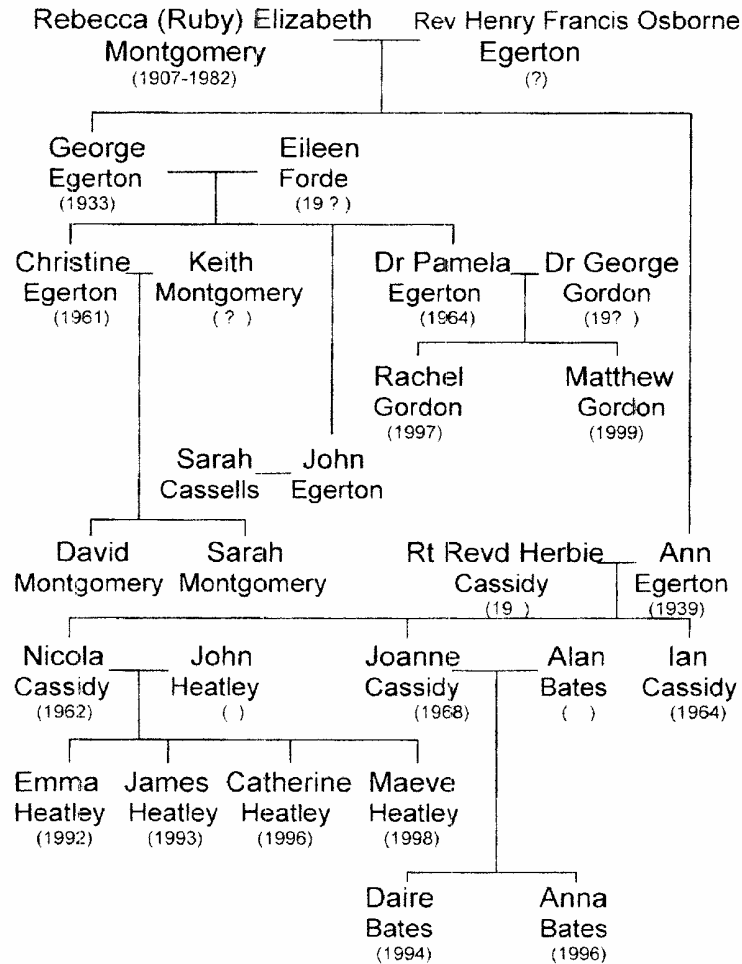

(1931-1937) WL 16014-505 10,000 2/15 T.S. 667

My Immediate Family Tree: 1910-1965

My Brother Brian's Simplified Family Tree:  
1934 - 1995

370

My Brother Paddy's Simplified Family Tree:  
1942 - 2006

371

My Brother Mervyn's Brief History:

Derek Mervyn  
Montgomery  
(1943)

Emigrated to Australia 1965

Died in a Motorcycle accident 1967

My Brother Richard's Simplified Family Tree:  
1945 - 2006

My Father's Simplified Family Tree:  
1910 - 1985

Father's Sister Ruby's Simplified Family Tree:  
1907 - 1999

Father's Sister Eileen's Simplified Family Tree:  
1913- 2000

375

Father's Sister Nora's Simplified Family Tree:  
1915 - 2000

376

G R Montgomery's Simplified Family Tree:  
1847 - 2000

Simplified Ferris / McCarey Family Tree:  
1802 - 1990

Simplified Robinson Family Tree 1:  
c1880 - 1990

Simplified Robinson Family Tree 2:  
1905 - 2006