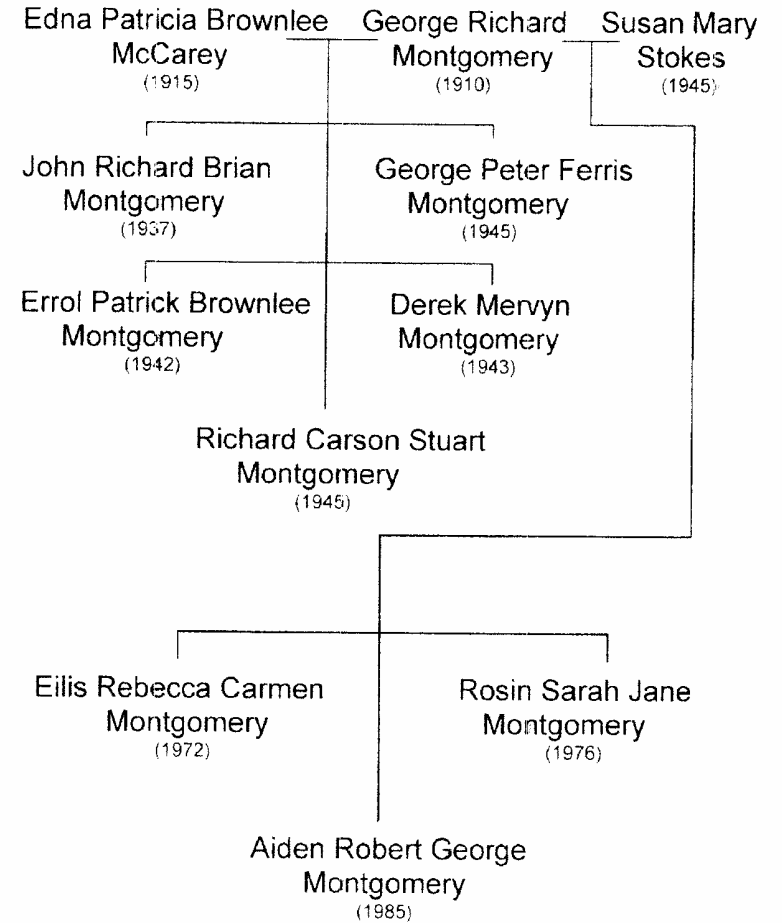

(1931-1937) WL 16014-505 10,000 2/15 T.S. 667

My Immediate Family Tree: 1910-1965

My Brother Brian's Simplified Family Tree:  
1934 - 1995

370

My Brother Paddy's Simplified Family Tree:  
1942 - 2006

371

My Brother Mervyn's Brief History:

Derek Mervyn  
Montgomery  
(1943)

Emigrated to Australia 1965

Died in a Motorcycle accident 1967

My Brother Richard's Simplified Family Tree:  
1945 - 2006

My Father's Simplified Family Tree:  
1910 - 1985

Father's Sister Ruby's Simplified Family Tree:  
1907 - 1999

Father's Sister Eileen's Simplified Family Tree:  
1913- 2000

375

Father's Sister Nora's Simplified Family Tree:  
1915 - 2000

376

G R Montgomery's Simplified Family Tree:  
1847 - 2000

Simplified Ferris / McCarey Family Tree:  
1802 - 1990

Simplified Robinson Family Tree 1:  
c1880 - 1990

Simplified Robinson Family Tree 2:  
1905 - 2006